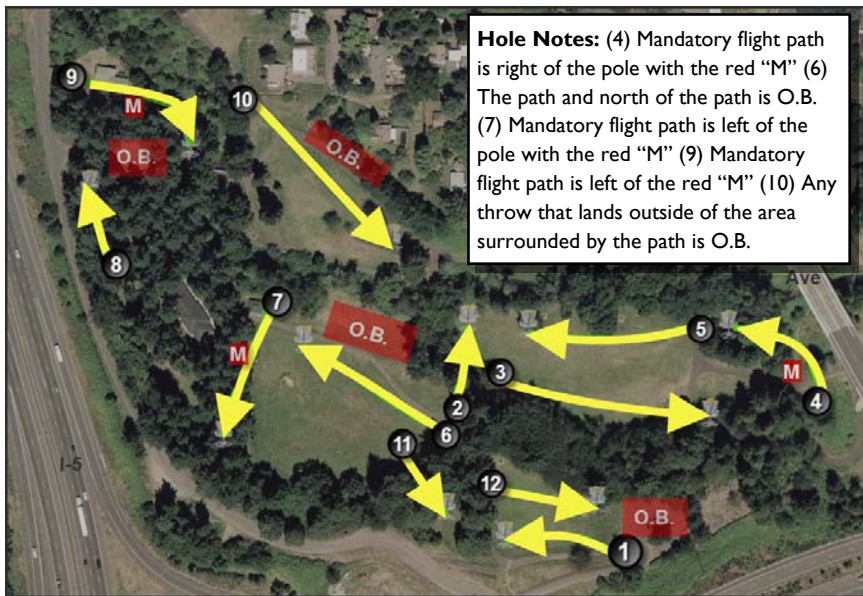

Leverich Park Disc Golf

All paths, roads, parking lots and the creek are out of bounds.

Please do not litter. Please be courteous to other park users.

Do not throw your disc until it is safe to do so. Yell Fore! If there is a chance your disc may land near another person.

Disc Golf is scored like ball golf. Lowest score wins. Players should play all holes as par 3, for a total par of 36.

Each throw must take place with from the exact location that the previous throw came to rest. The hole is completed when the disc is resting in the basket or chains. A disc that lands on top of a basket is not in the basket.

Check out more rules and information online at www.vcdg.org