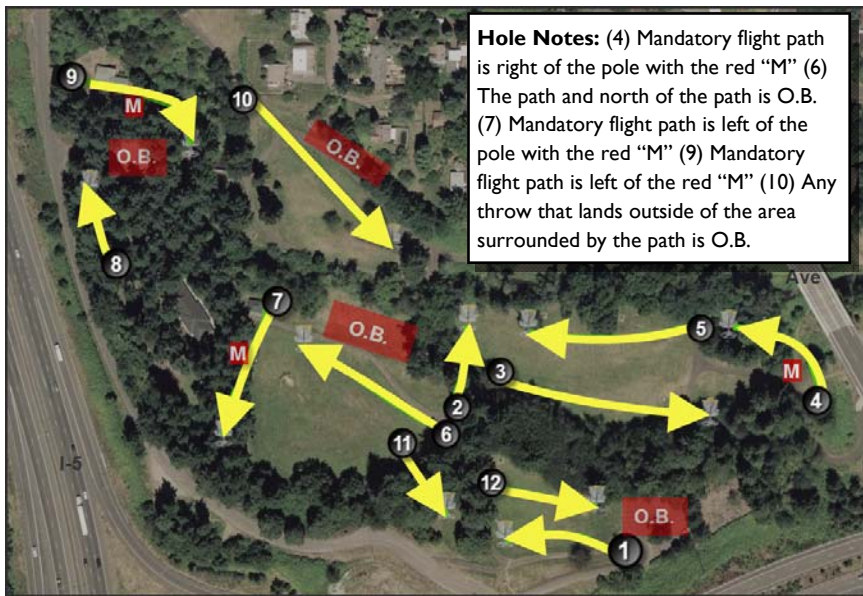

Leverich Park Disc Golf

All paths, roads, parking lots and the creek are out of bounds.

Please do not litter. Please be courteous to other park users.

Do not throw your disc until it is safe to do so. Yell Fore! If there is a chance your disc may land near another person.

Disc Golf is scored like ball golf. Lowest score wins. Players should play all holes as par 3, for a total par of 36.

Each throw must take place with from the exact location that the previous throw came to rest. The hole is completed when the disc is resting in the basket or chains. A disc that lands on top of a basket is not in the basket.

Check out more rules and information online at www.vcdg.org