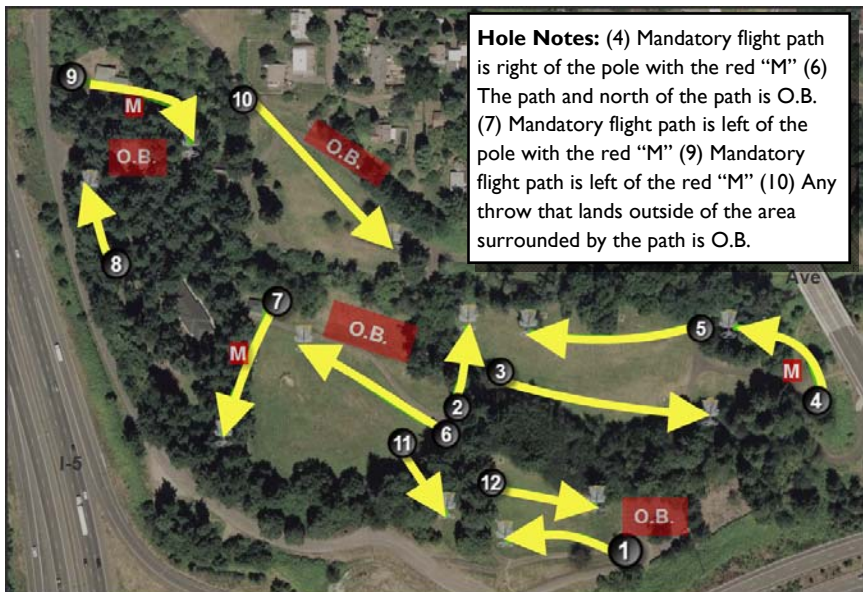

Leverich Park Disc Golf

All paths, roads, parking lots and the creek are out of bounds.

Please do not litter. Please be courteous to other park users.

Do not throw your disc until it is safe to do so. Yell Fore! If there is a chance your disc may land near another person.

Disc Golf is scored like ball golf. Lowest score wins. Players should play all holes as par 3, for a total par of 36.

Each throw must take place with from the exact location that the previous throw came to rest. The hole is completed when the disc is resting in the basket or chains. A disc that lands on top of a basket is not in the basket.

Check out more rules and information online at www.vcdg.org