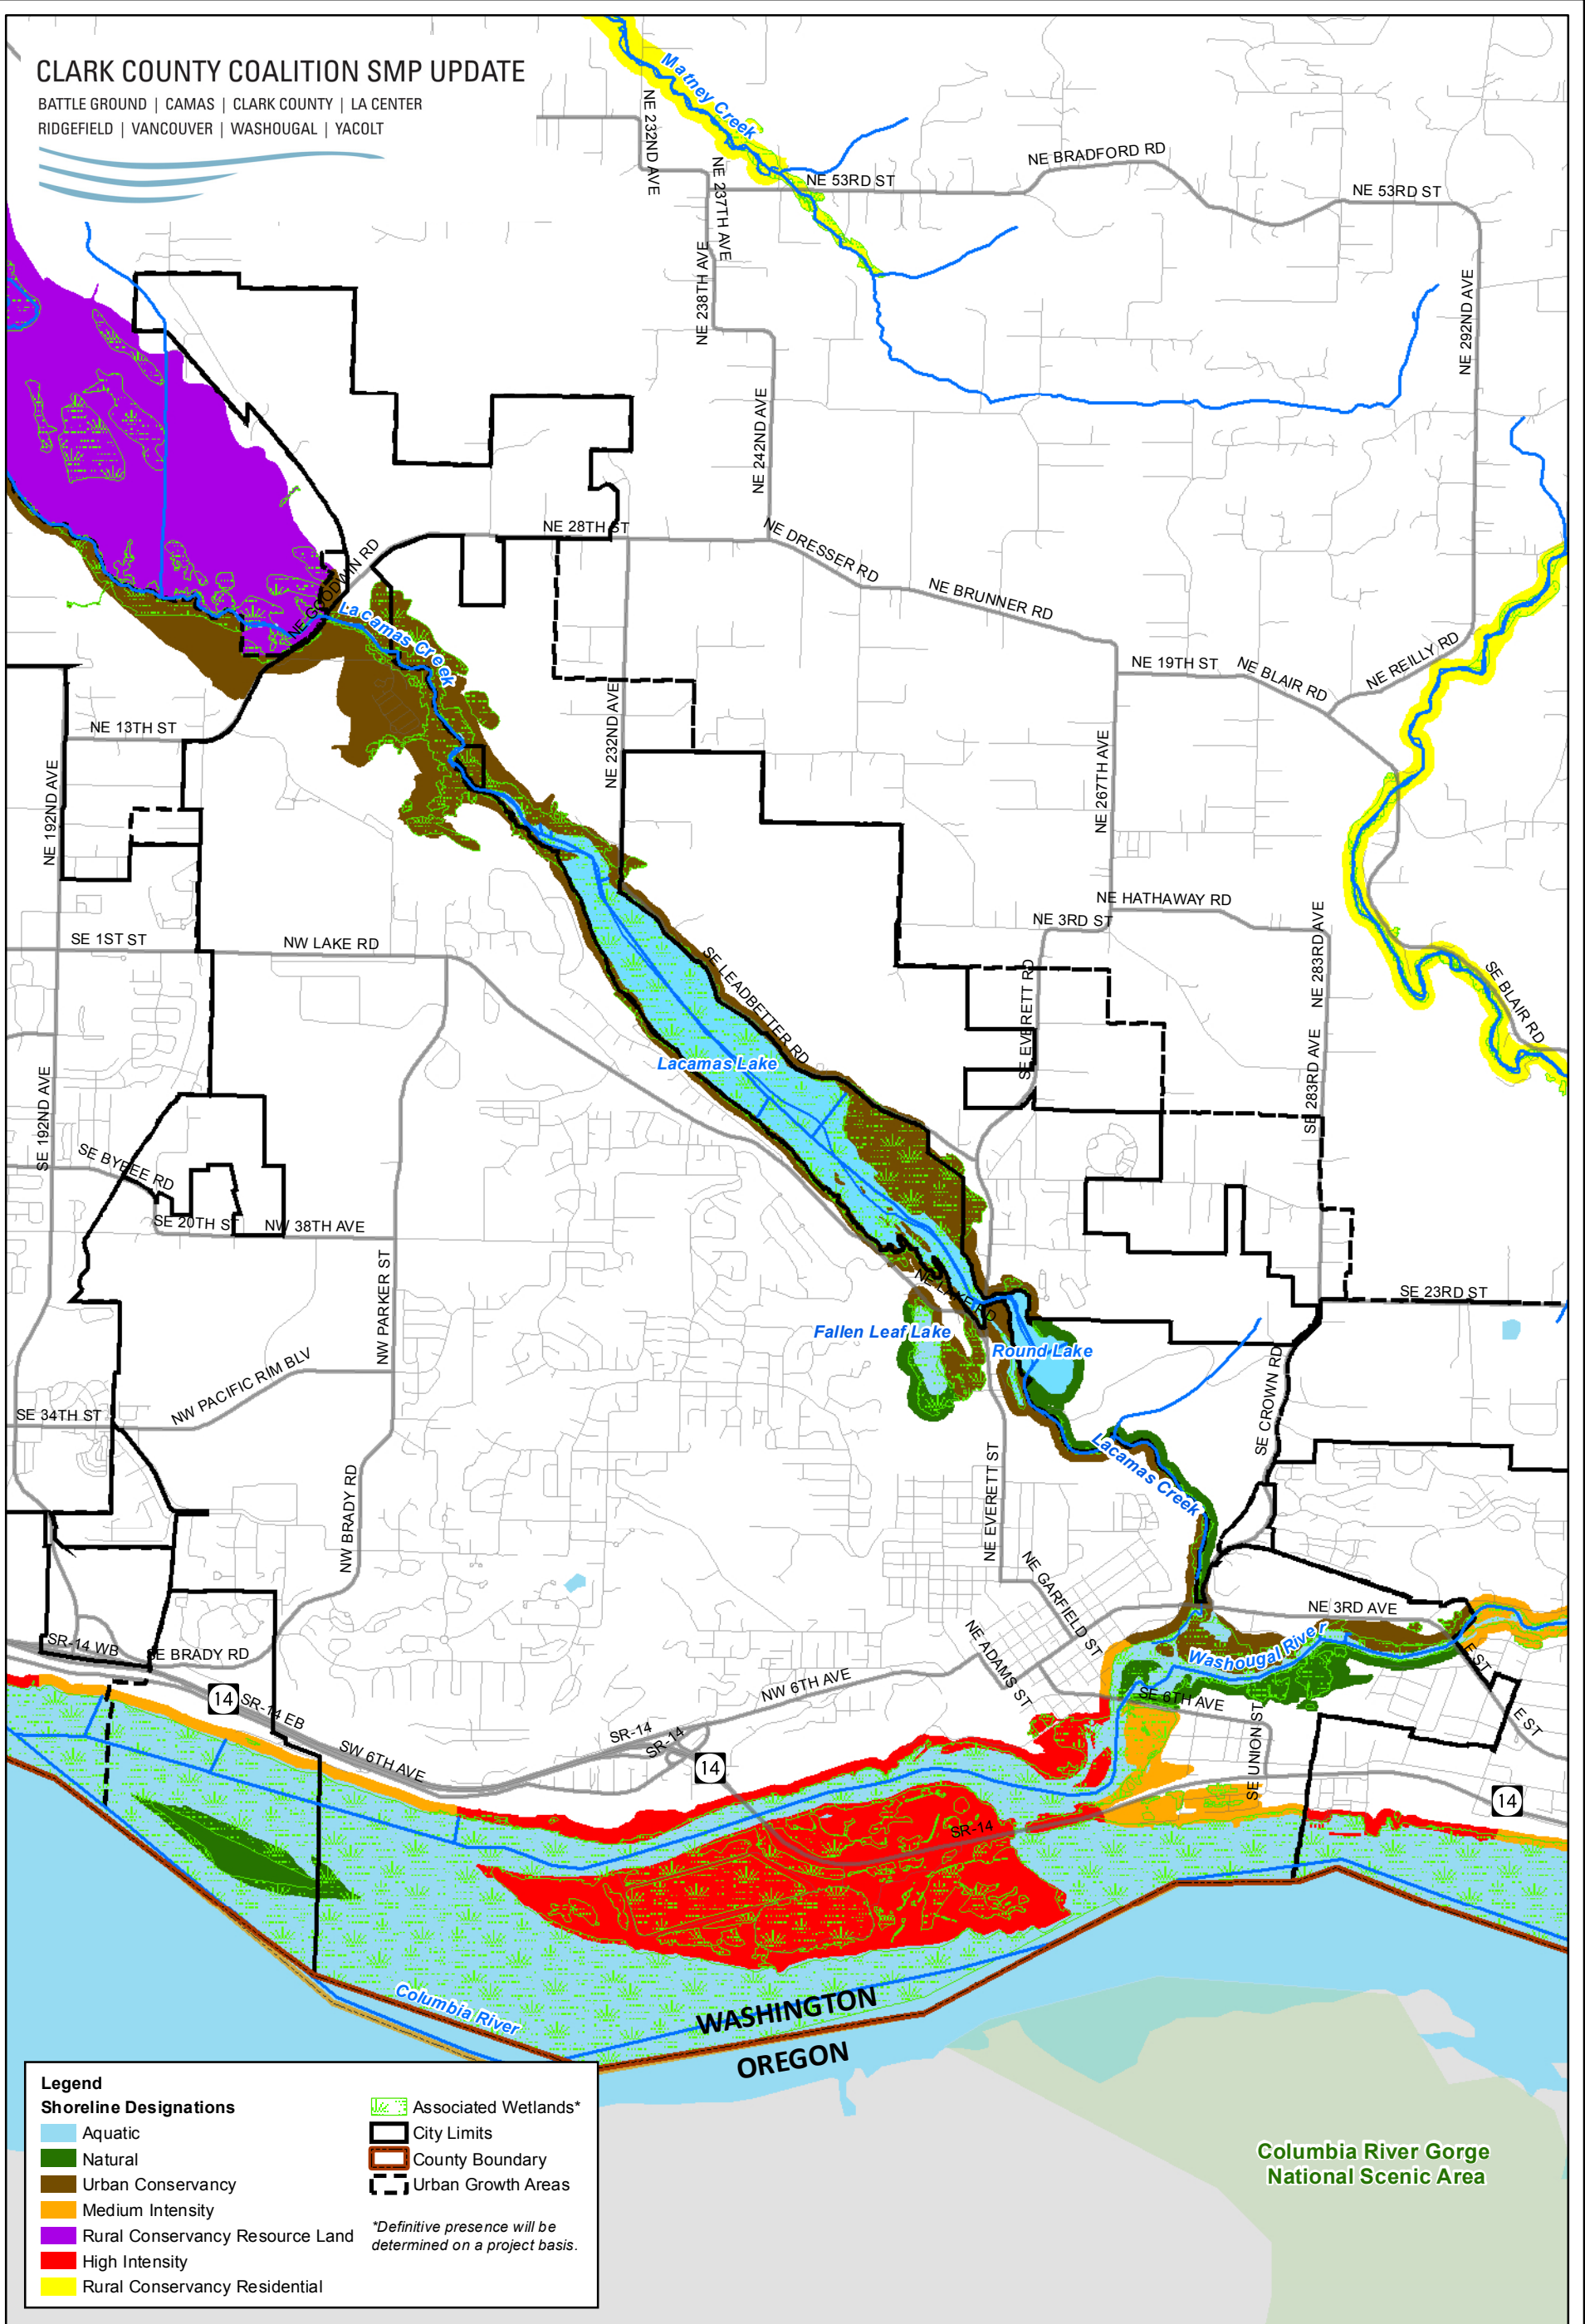

CLARK COUNTY COALITION SMP UPDATE

BATTLE GROUND | CAMAS | CLARK COUNTY | LA CENTER
 RIDGEFIELD | VANCOUVER | WASHOUGAL | YACOLT

SMA Grant Agreement No. G1000058

Coordinate System: State Plane NAD1983 (ft)
 Washington South FIPS 4602

NOTE: Map data shown here are the property of the sources listed below. Inaccuracies may exist, and ESA Adolphson implies no warranties or guarantees regarding any aspect of data depiction.

Map XX
 City of Camas
 Shoreline Designation Map

Data Sources: Clark County, 2009, 2011; DNR, 2007

U:\GIS\GIS\Projects\209xxx\209275_ClarCountySMP\Projects\Cities_SED_Maps\SD 2011\Camas SD.mxd (ATR; 2/25/2011)