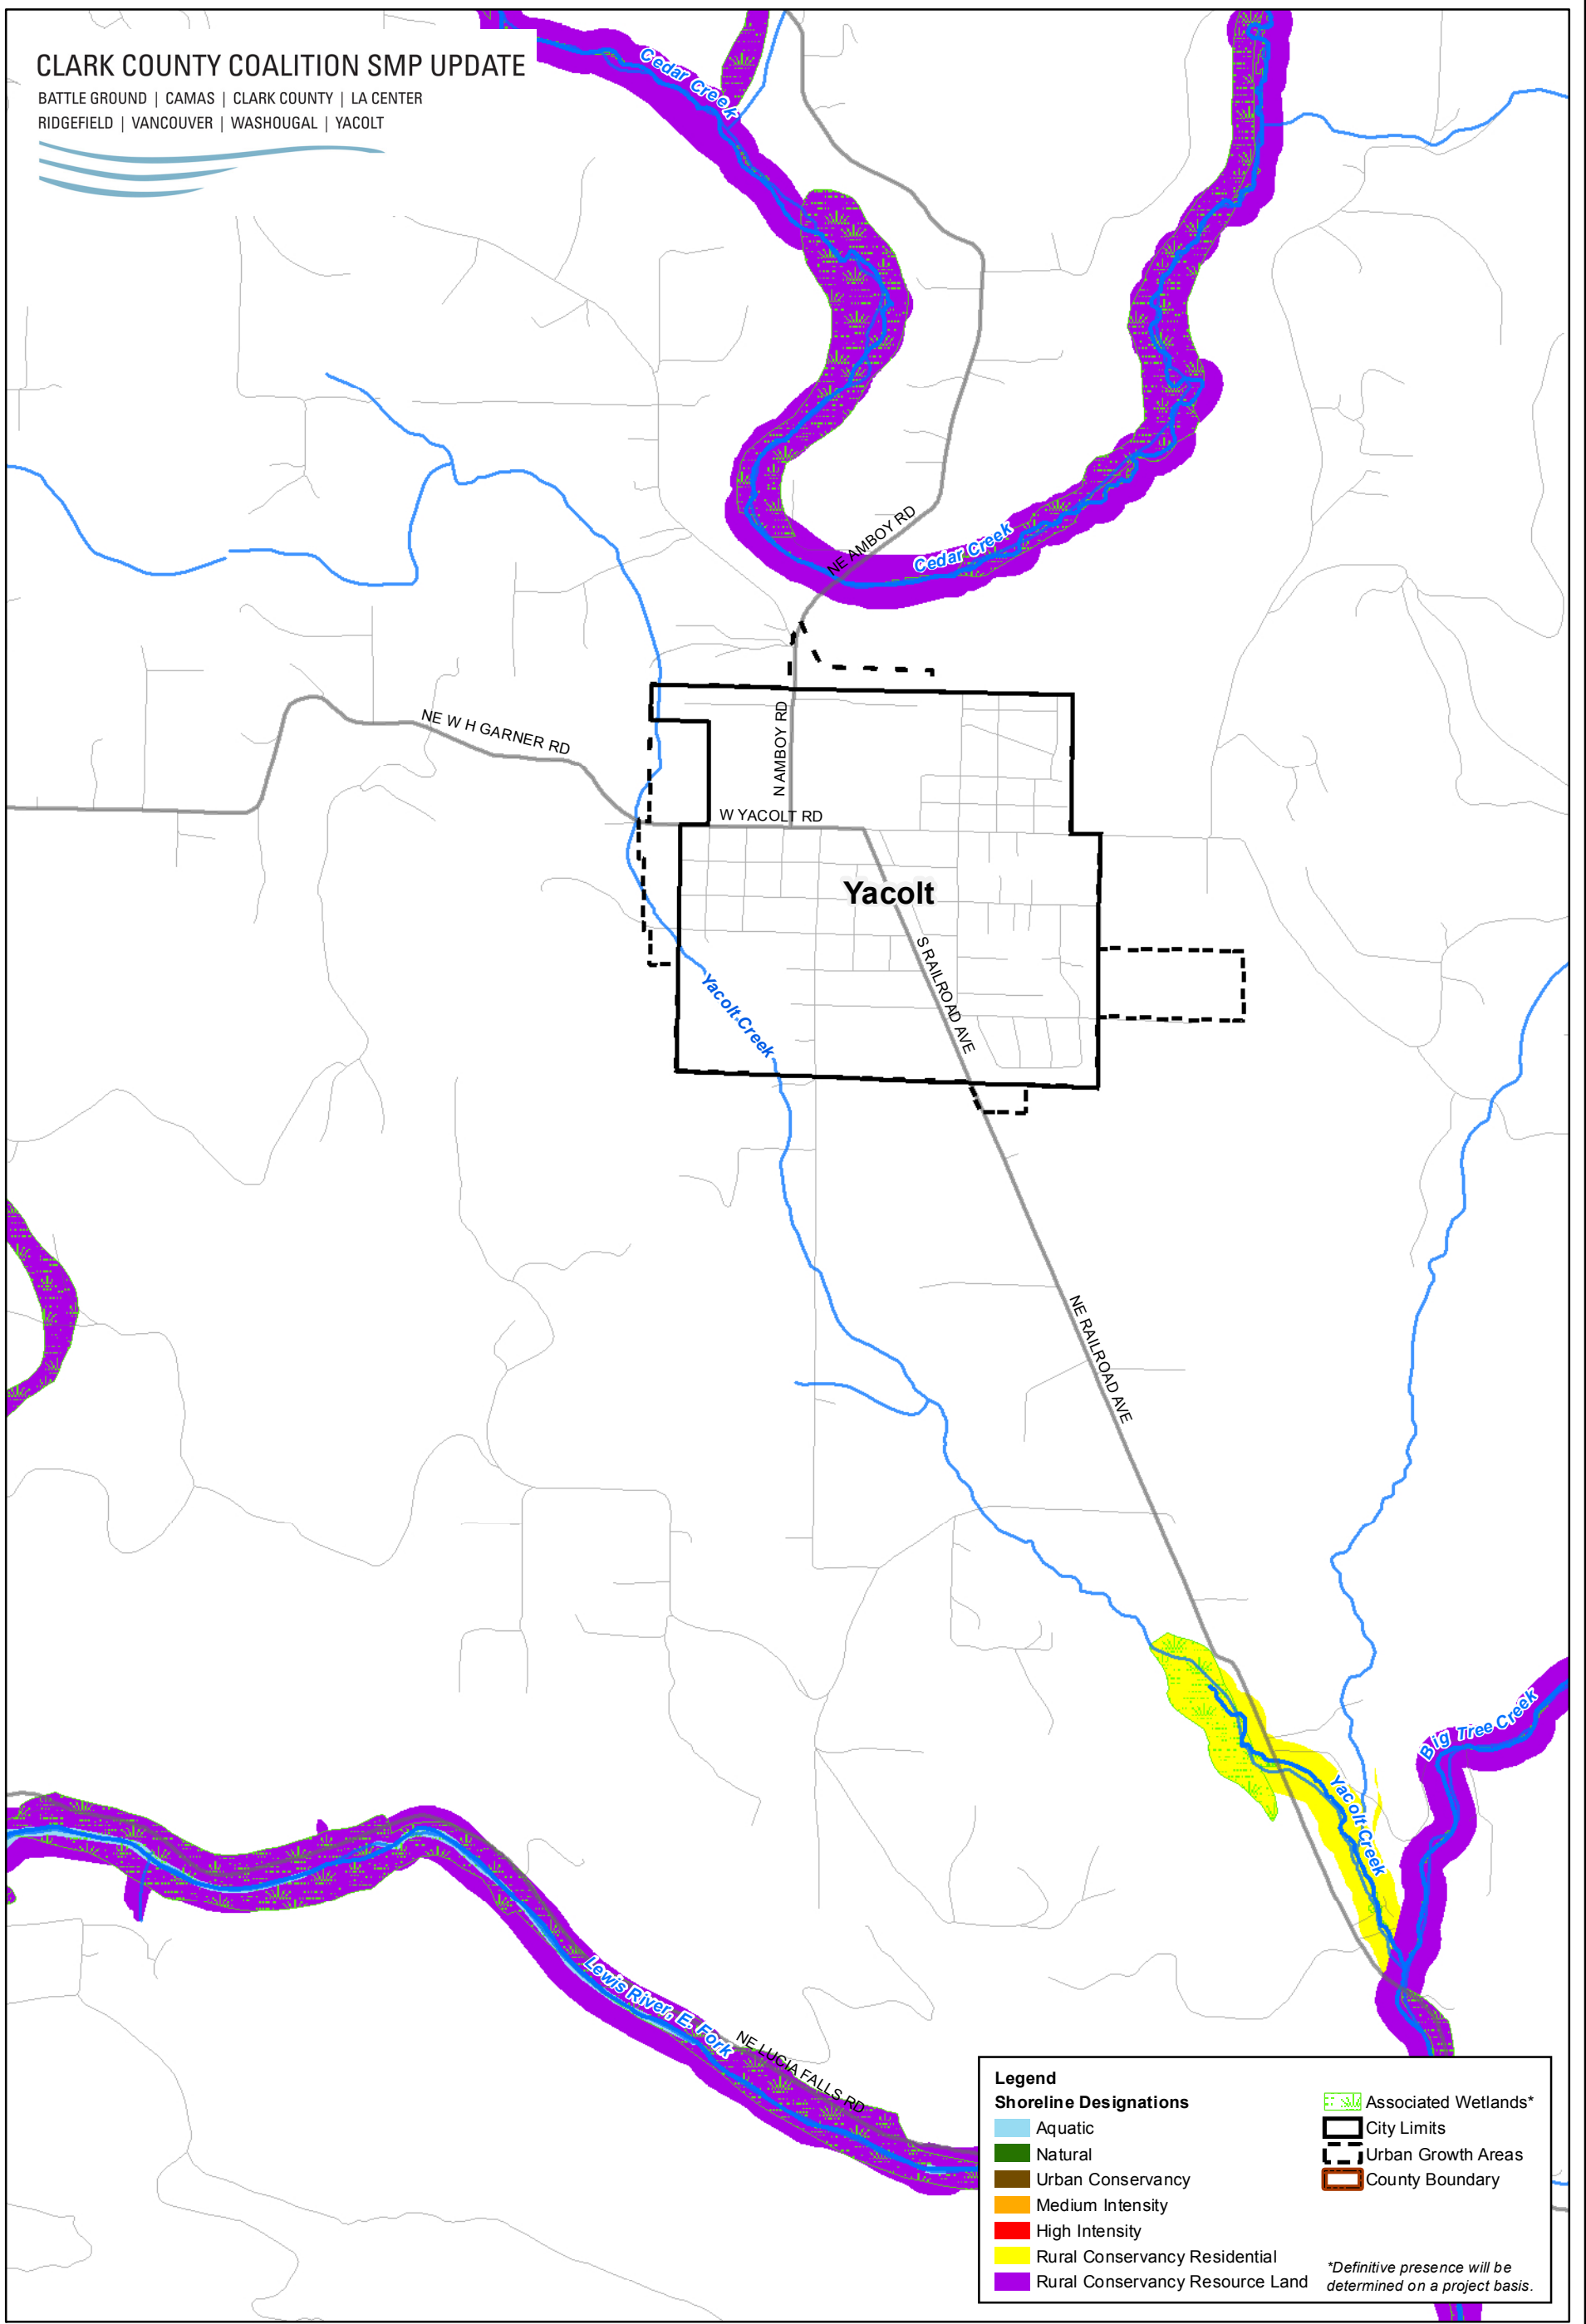

CLARK COUNTY COALITION SMP UPDATE

BATTLE GROUND | CAMAS | CLARK COUNTY | LA CENTER
 RIDGEFIELD | VANCOUVER | WASHOUGAL | YACOLT

Legend	
Shoreline Designations	
	Aquatic
	Natural
	Urban Conservancy
	Medium Intensity
	High Intensity
	Rural Conservancy Residential
	Rural Conservancy Resource Land
	Associated Wetlands*
	City Limits
	Urban Growth Areas
	County Boundary

*Definitive presence will be determined on a project basis.

SMA Grant Agreement No. G1000058

Coordinate System: State Plane NAD1983 (ft)
 Washington South FIPS 4602

NOTE: Map data shown here are the property of the sources listed below. Inaccuracies may exist, and ESA Adolfsen implies no warranties or guarantees regarding any aspect of data depiction.

Map XX
 Town of Yacolt
 Shoreline Designation Map

Data Sources: Clark County, 2009, 2011; DNR, 2007

U:\GIS\GIS\Projects\209xxx\209275_ClarkCountySMP\Projects\Cities_SED_Maps\SD 2011\Yacolt SD.mxd (ATR; 2/25/2011)