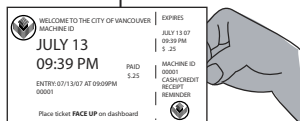

PARK. PAY. DISPLAY.

INSTRUCTIONS

CARD

**PUSH BLUE BUTTON
TO ADD TIME**

*TO PURCHASE
THE MAX TIME,
PRESS THE
"FULL TIME" BUTTON.
(CARD ONLY)*

**PUSH GREEN
BUTTON TO
PRINT RECEIPT**

COIN

**NICKELS, DIMES,
QUARTERS,
OR DOLLAR COINS
(no bills)**

**EACH COIN ADDS
MORE TIME**

**DISPLAY RECEIPT FACE UP
INSIDE ON THE DASHBOARD**

Tear-off reminder