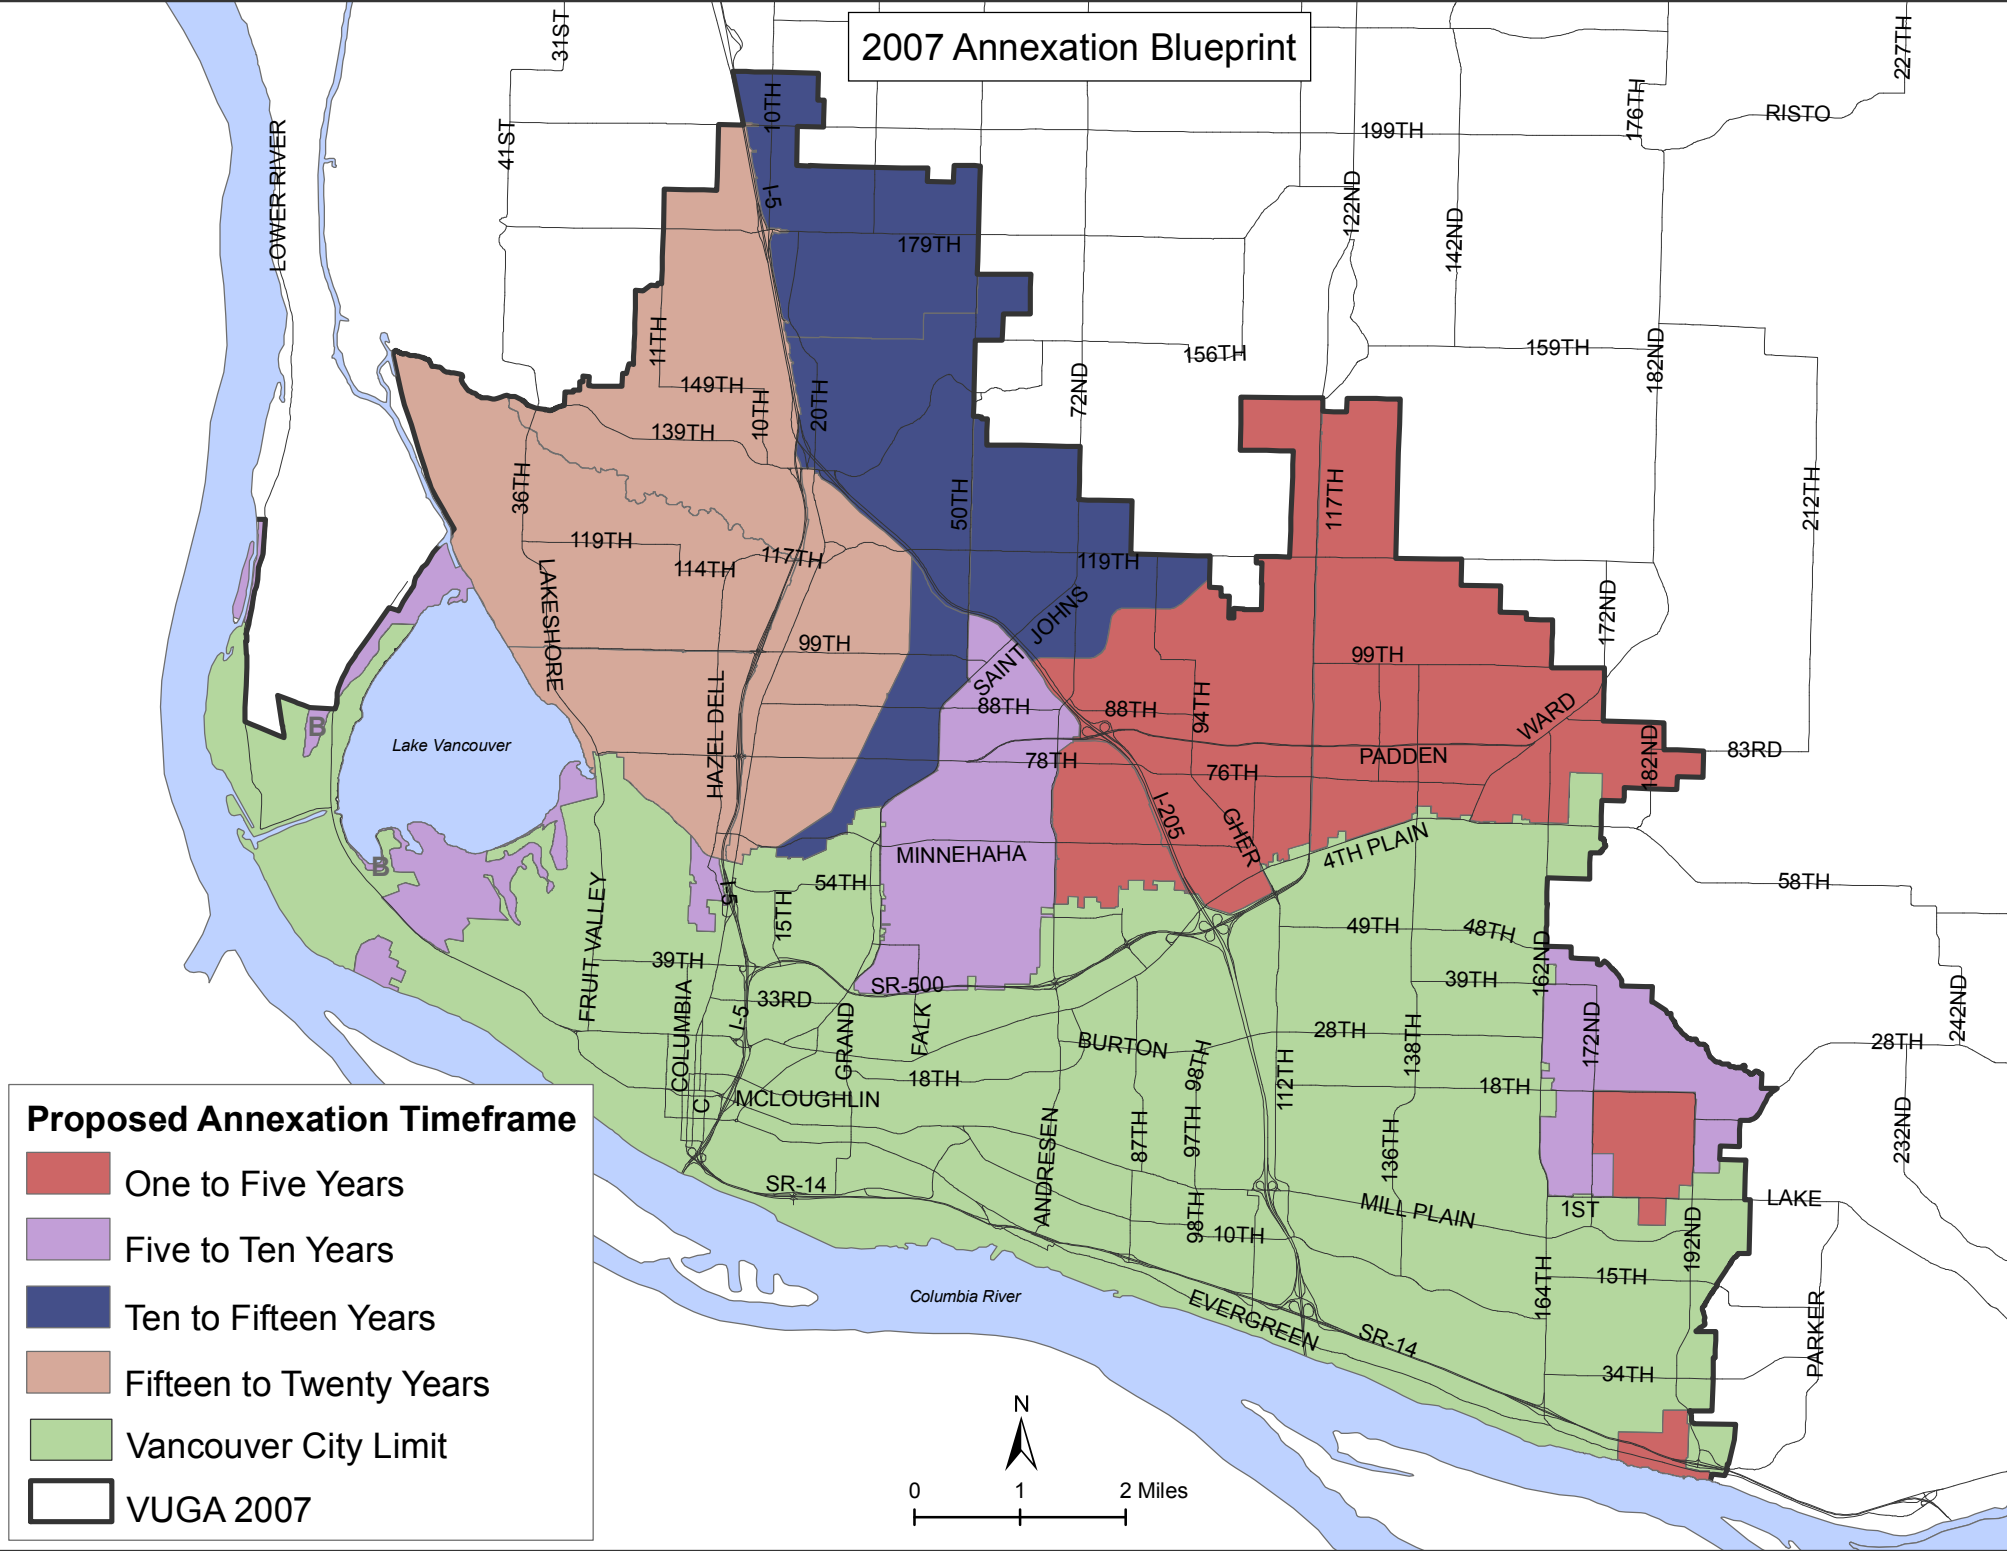

2007 Annexation Blueprint

Proposed Annexation Timeframe

-  One to Five Years
-  Five to Ten Years
-  Ten to Fifteen Years
-  Fifteen to Twenty Years
-  Vancouver City Limit
-  VUGA 2007