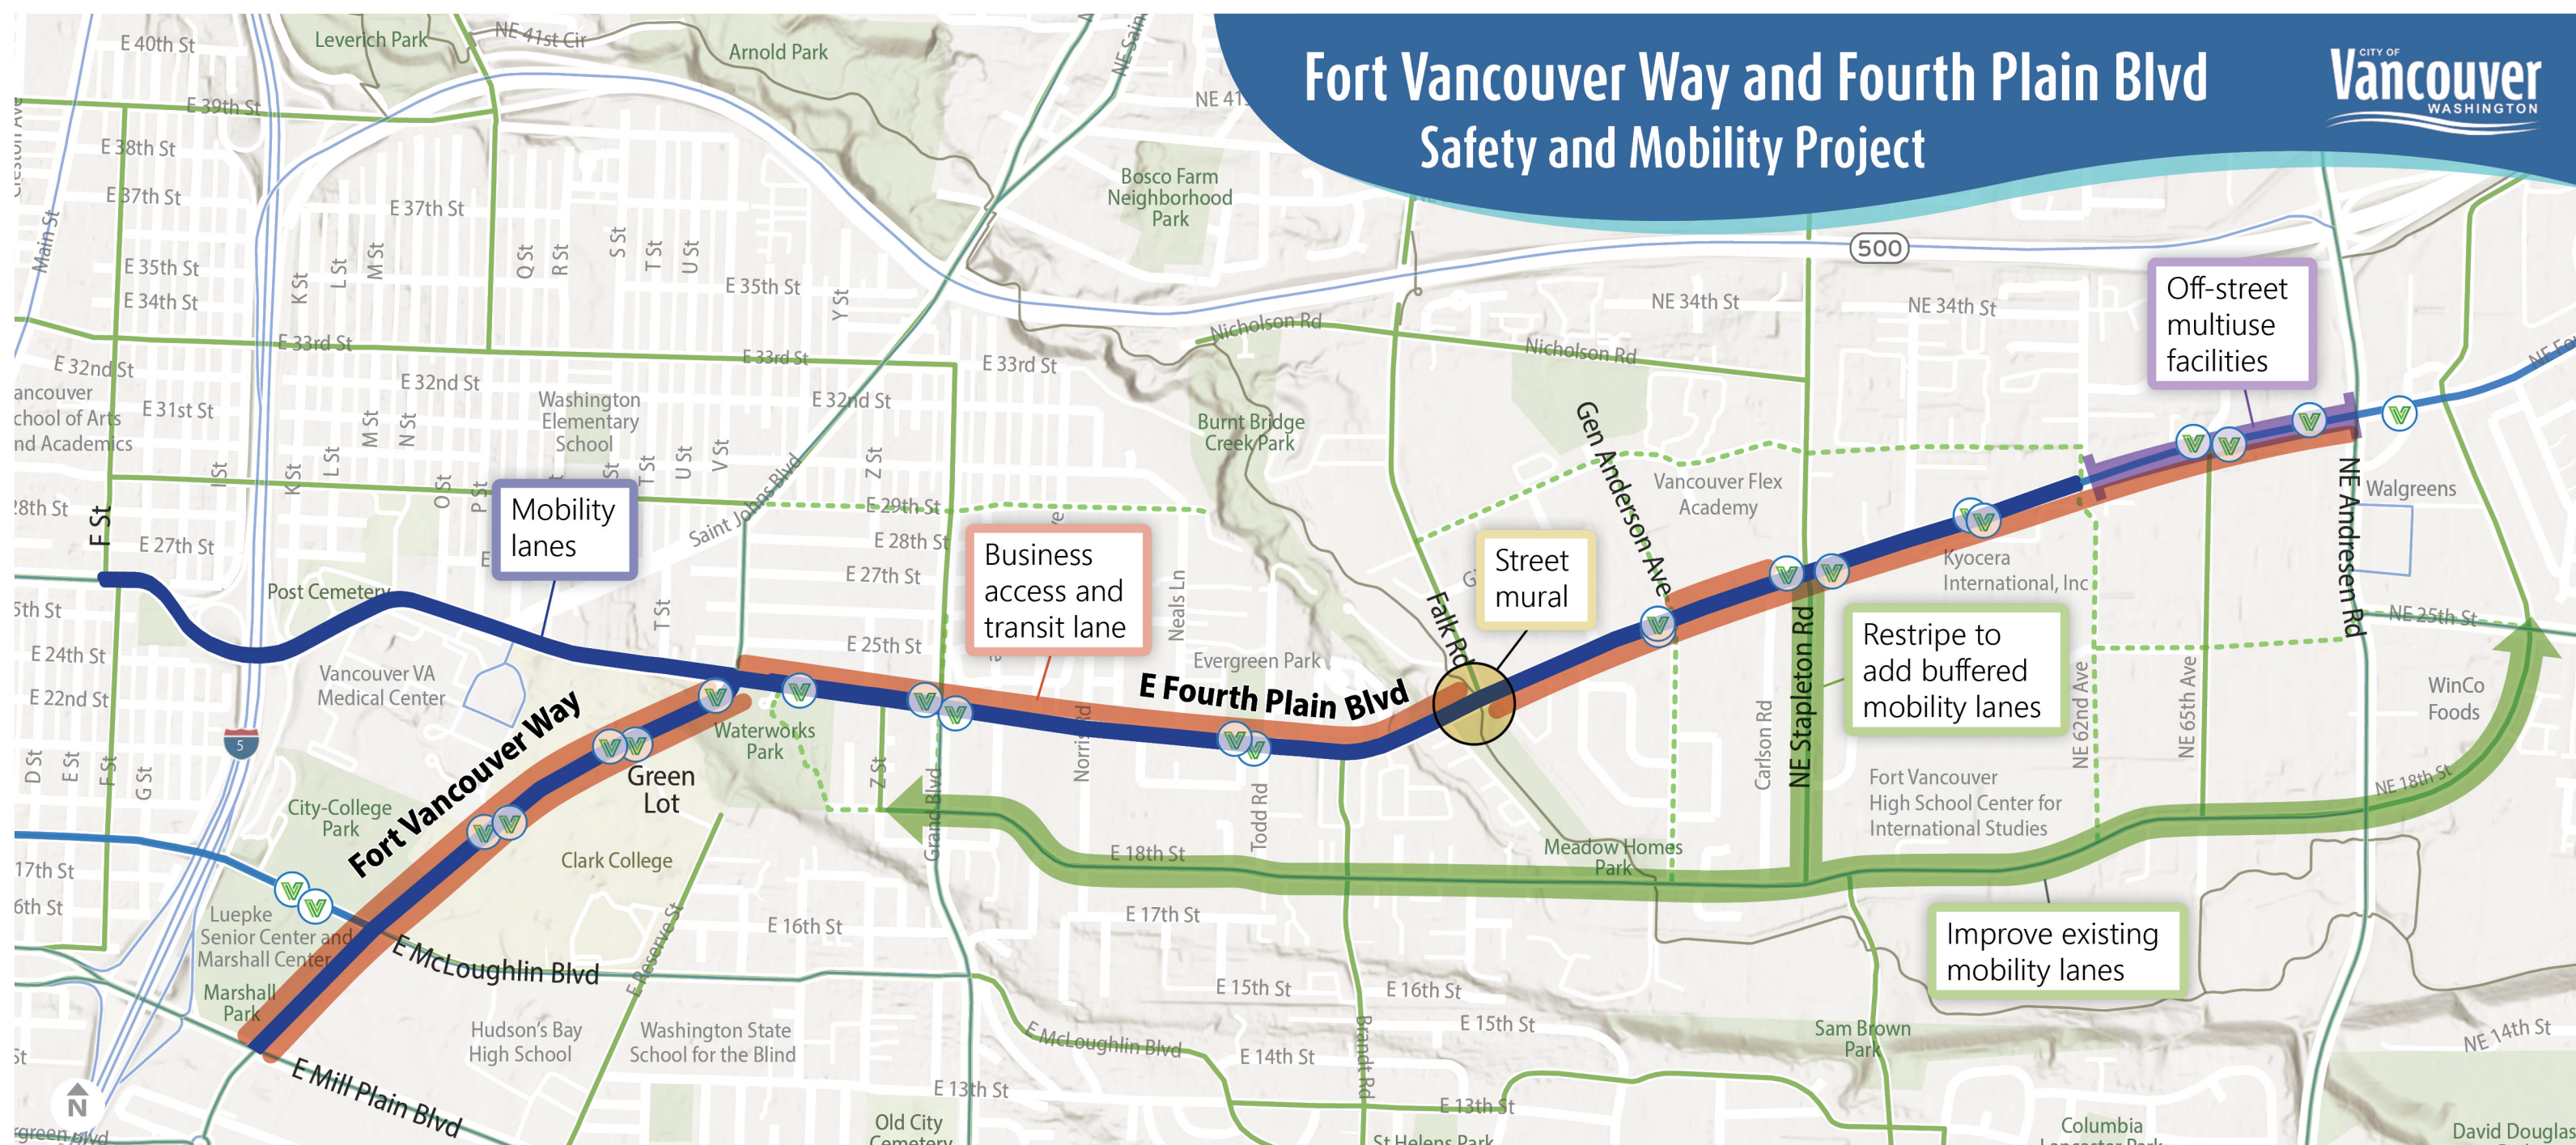

# Fort Vancouver Way and Fourth Plain Blvd Safety and Mobility Project

**Legend**

- Vine Route
- V Vine Station
- Bus Route
- Multi-Use Path
- City-Designated Bike Route
- - - Planned Bike Route