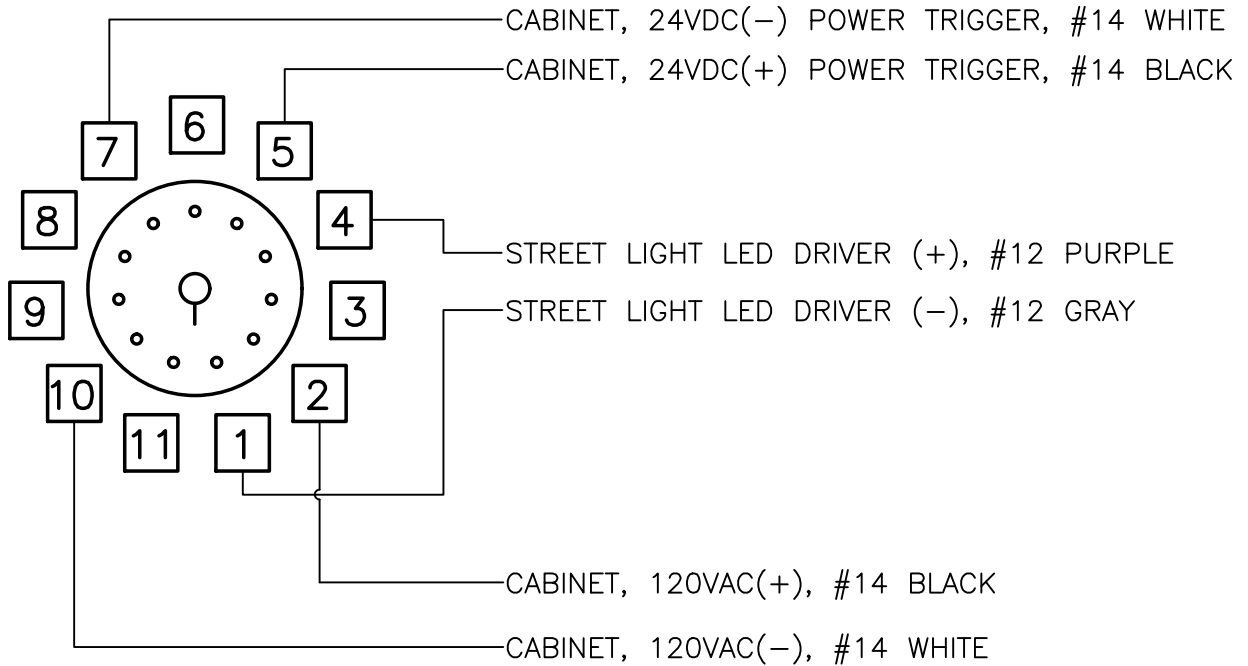

TIME DELAY RELAY, MACROMATIC TR-6192U WITH 11-PIN OCTAL SOCKET 70170-D, TO BE MOUNTED IN CONTROLLER CABINET.

TRAFFIC SIGNAL

TIME DELAY RELAY, MACROMATIC TR-6172U WITH 11-PIN OCTAL SOCKET 70170-D, TO BE MOUNTED IN CONTROLLER CABINET.

RRFB - AC POWERED

SAFETY LIGHTING BRIGHTENING CIRCUIT DETAIL

CITY OF VANCOUVER
DEPARTMENT OF PUBLIC WORKS
TRANSPORTATION DIVISION

DRAWN BY	APPROVED BY	APPROVAL DATE
CDC	<i>[Signature]</i>	2/21
REVISION	APPROVED BY	APPROVAL DATE
3	<i>[Signature]</i>	3/24